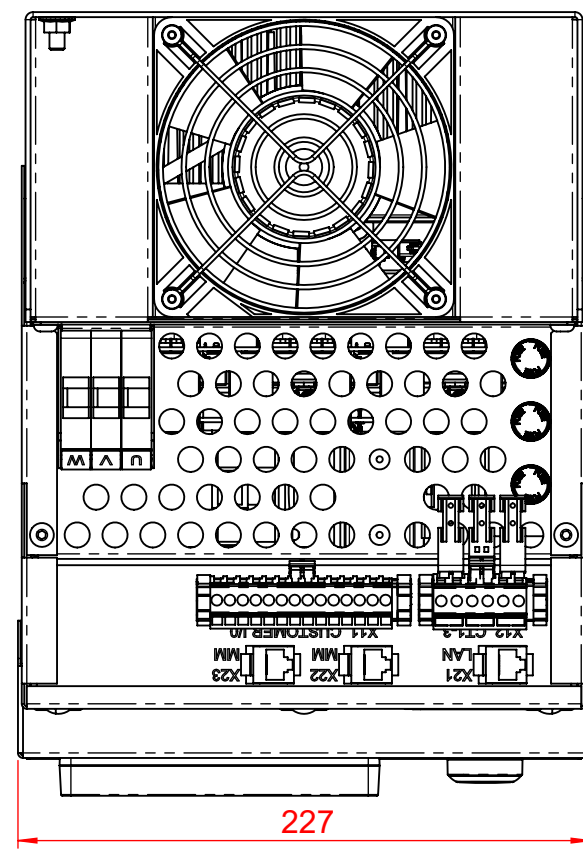

CO	Date	Rev	Author	Description
151602	2018-09-20	R0	LB	New article

227

∅8,5

∅20

∅8,5

296

311

15

580,8

©2013 COMSYS AB. Note: This document is the sole property of COMSYS AB and may not be copied, transmitted or otherwise disclosed to any third party without the written consent of COMSYS AB.

UNLESS OTHERWISE STATED, FOLLOWING STANDARDS APPLY: ISO 2768-1 (M), ISO 286-2 (H12)		Volume	View angle	 COMSYS Creating Value through Power Quality™
Reviewed by	Approved by	Mass	Sheet	
		Approved date	1(1)	Drawing / Article NO.
Title			Size / Scale	
			A2 / 1:3	Rev
				R0