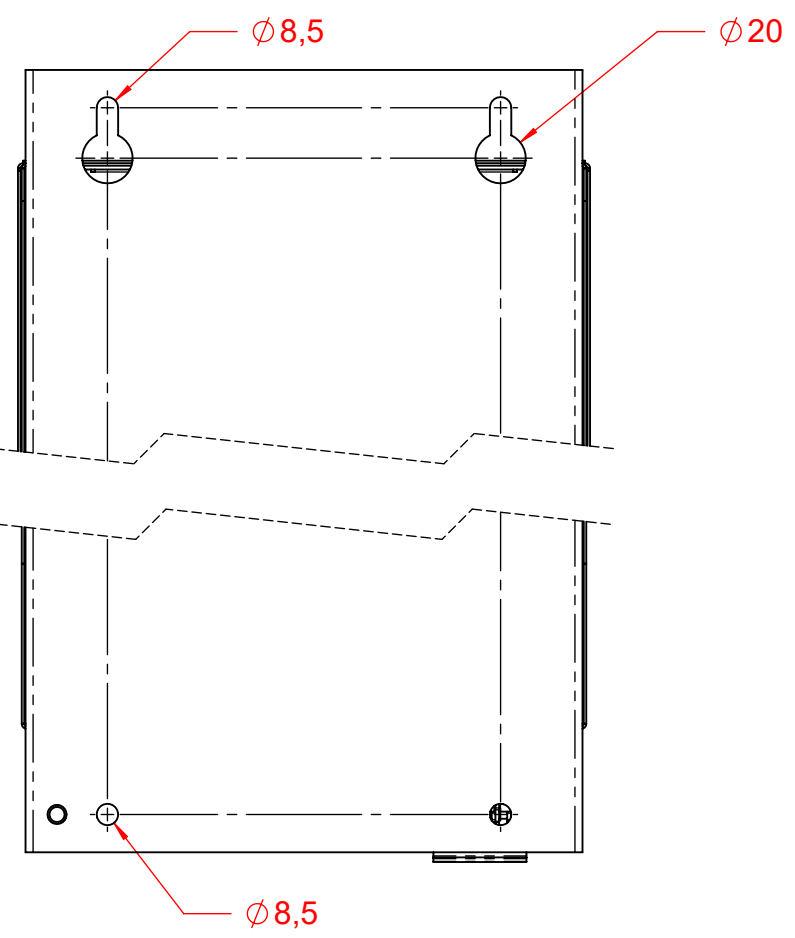

CO	Date	Rev	Author	Description
151602	2018-09-20	R0	LB	New article

227

∅8,5

∅20

∅8,5

296

311

15

580,8

©2013 COMSYS AB. Note: This document is the sole property of COMSYS AB and may not be copied, transmitted or otherwise disclosed to any third party without the written consent of COMSYS AB.

UNLESS OTHERWISE STATED, FOLLOWING STANDARDS APPLY: ISO 2768-1 (M), ISO 286-2 (H12)		Volume	View angle	 COMSYS Creating Value through Power Quality™
Reviewed by	Approved by	Mass	Sheet	
		Approved date	1(1)	Drawing / Article NO.
Title			Size / Scale	
			A2 / 1:3	Rev
				R0