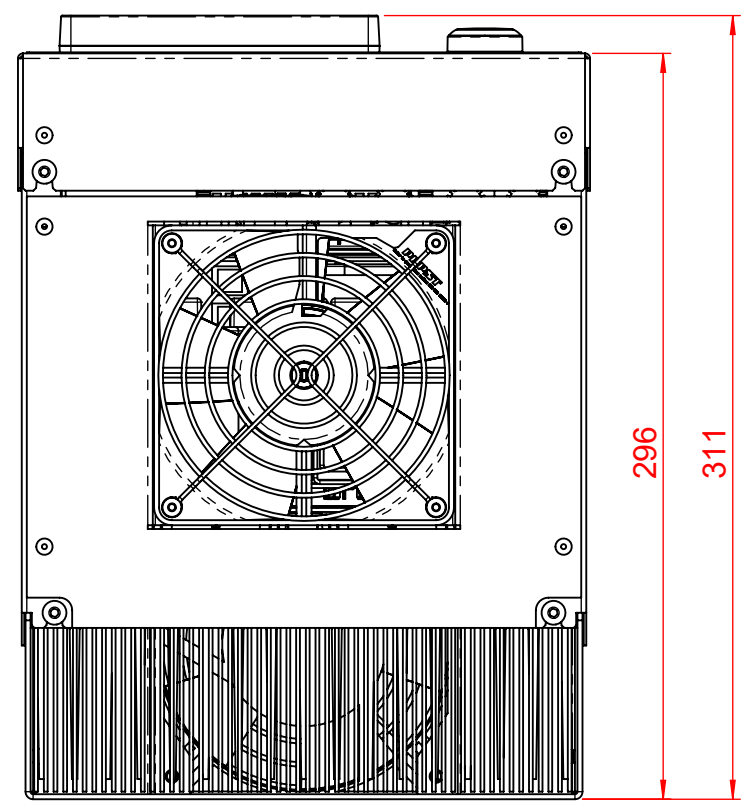

CO	Date	Rev	Author	Description
151602	2018-09-20	R0	LB	New article

227

∅8,5

∅20

∅8,5

296

311

15

580,8

©2013 COMSYS AB. Note: This document is the sole property of COMSYS AB and may not be copied, transmitted or otherwise disclosed to any third party without the written consent of COMSYS AB.

UNLESS OTHERWISE STATED, FOLLOWING STANDARDS APPLY: ISO 2768-1 (M), ISO 286-2 (H12)		Volume	View angle	 COMSYS Creating Value through Power Quality™
Reviewed by	Approved by	Mass	Sheet	
		Approved date	1(1)	Drawing / Article NO.
Title			Size / Scale	
			A2 / 1:3	Rev
				R0