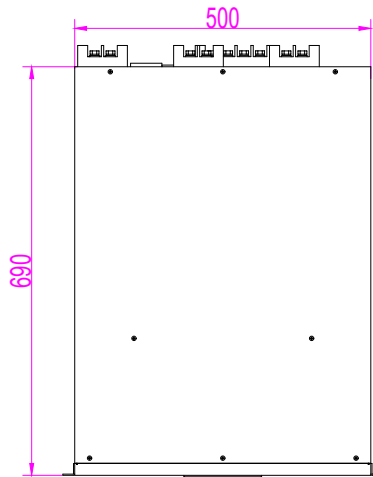

1 2 3 4 5 6 7 8

A

A

B

B

C

C

D

D

E

E

F

F

AHF 300A rack-mount			
DATE	2019/07/24		
VER.	1.0	UNIT	mm

Sinexcel

1 2 3 4 5 6 7 8