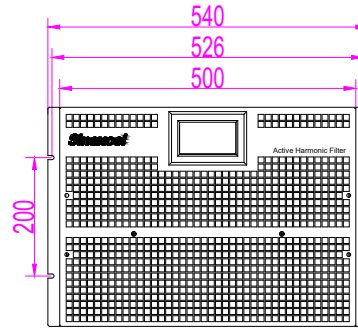

1 2 3 4 5 6 7 8

A

A

B

B

C

C

D

D

E

E

F

F

AHF 300A rack-mount			
DATE	2019/07/24		
VER.	1.0	UNIT	mm

Sinexcel

1 2 3 4 5 6 7 8