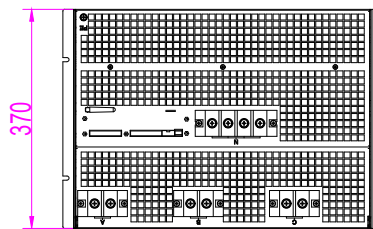

1 2 3 4 5 6 7 8

A

A

B

B

C

C

D

D

E

E

F

F

AHF 300A rack-mount			
DATE	2019/07/24		
VER.	1.0	UNIT	mm

Sinexcel

1 2 3 4 5 6 7 8