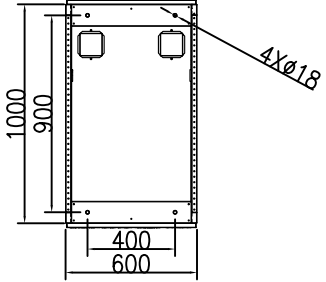

ALL rights reserved.

Electronic Document Name: SZSH-QW-RD-WI123

DESIGNED BY	BENNY ZENG
CHECKED BY	
TECK.	
STDN.	
APPROVED BY	

SVG CABINET
OVERALL DIMENSION

C66040122-WX

TOTAL 1 , SHEET 1

PROJECTION

1	2	3	4	5	6	7	8
A							A
B							B
C							C
D							D
E							E
F							F
A3	CURRENT VERSION	REV. NO.	REV. CONTENTS	DATE	APPROVED BY	PART NO.	C66040122