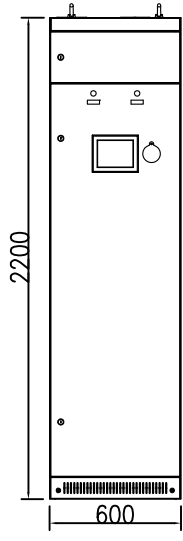

ALL rights reserved.

Electronic Document Name: SZSH-QW-RD-WI123

DESIGNED BY	BENNY ZENG
CHECKED BY	
TECK.	
STDN.	
APPROVED BY	

SVG CABINET
OVERALL DIMENSION

C66040122-WX

TOTAL 1 , SHEET 1

PROJECTION

1	2	3	4	5	6	7	8
A							A
B							B
C							C
D							D
E							E
F							F
A3	CURRENT VERSION	REV. NO.	REV. CONTENTS	DATE	APPROVED BY	PART NO.	C66040122