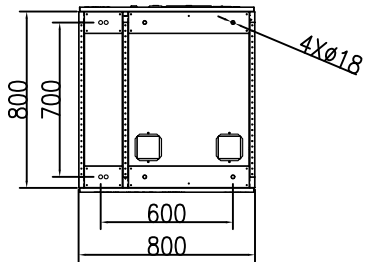

All rights reserved.

Electronic Document Name: SZSH-QW-RD-W1125

DESIGNED BY	BENNY ZENG
CHECKED BY	
TECK.	
STDN.	
APPROVED BY	

SVG CABINET
OVERALL DIMENSION

C66040124-WX

TOTAL 1 , SHEET 1

PROJECTION

A00				Sep/10/2014					
A3	CURRENT VERSION	REV. NO.	REV. CONTENTS	DATE	APPROVED BY	PART NO.	C66040124		