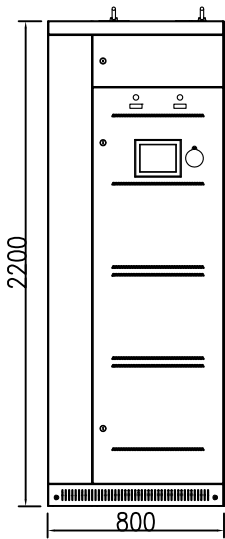

All rights reserved.

Electronic Document Name: SZSH-QW-RD-W1125

DESIGNED BY	BENNY ZENG
CHECKED BY	
TECK.	
STDN.	
APPROVED BY	

SVG CABINET
OVERALL DIMENSION

C66040124-WX

TOTAL 1 , SHEET 1

PROJECTION

A00				Sep/10/2014					
A3	CURRENT VERSION	REV. NO.	REV. CONTENTS	DATE	APPROVED BY	PART NO.	C66040124		