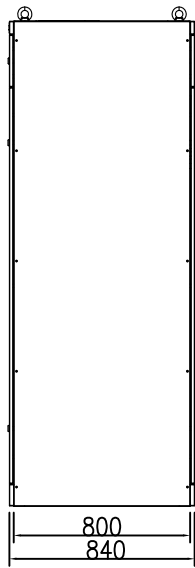

All rights reserved.

Electronic Document Name: SZSH-QW-RD-W1125

DESIGNED BY	BENNY ZENG
CHECKED BY	
TECK.	
STDN.	
APPROVED BY	

SVG CABINET
OVERALL DIMENSION

C66040124-WX

TOTAL 1 , SHEET 1

PROJECTION

A00				Sep/10/2014					
A3	CURRENT VERSION	REV. NO.	REV. CONTENTS	DATE	APPROVED BY	PART NO.	C66040124		