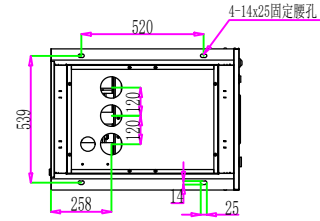

All rights reserved.

Electronic Document Name:

				DESIGNED BY		SVG PLUG CABINET OVERALL DIMENSION	-WX	
				CHECKED BY			TOTAL 1	SHEET 1
				TECK.			PROJECTION	
				STDN.				
A00			Dec/28/2017	APPROVED BY		PART NO.	xxx	
CURRENT VERSION	REV. NO.	REV. CONTENTS	DATE					