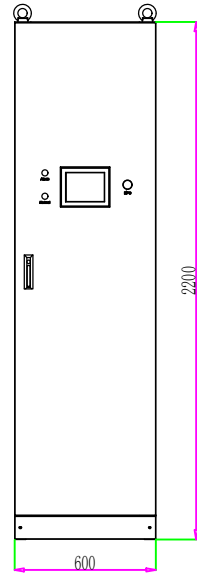

All rights reserved.

Electronic Document Name:

				DESIGNED BY		SVG PLUG CABINET OVERALL DIMENSION	-WX	
				CHECKED BY			TOTAL 1	SHEET 1
				TECK.			PROJECTION	
				STDN.				
A00			Dec/28/2017	APPROVED BY		PART NO.	xxx	
CURRENT VERSION	REV. NO.	REV. CONTENTS	DATE					